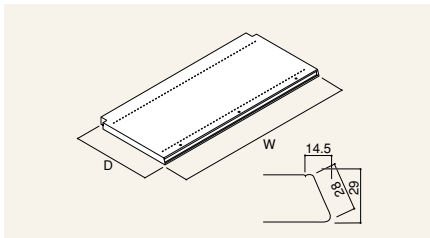

H2700	D450	RJPB -HS8457-PB	¥174,990	-HA8457-PB	¥131,380	-HS4457-PB	¥201,910	-HA4457-PB	¥158,300
	600	RJPB -HS8607-PB	¥186,340	-HA8607-PB	¥141,390	-HS4607-PB	¥213,720	-HA4607-PB	¥168,770
H3000	D450	RJPB -HS8450-PB	¥184,030	-HA8450-PB	¥136,690	-HS4450-PB	¥210,950	-HA4450-PB	¥163,620
	600	RJPB -HS8600-PB	¥195,380	-HA8600-PB	¥146,700	-HS4600-PB	¥222,760	-HA4600-PB	¥174,080

	W2700 (W900 3連)				W3600 (W1200 3連)				
	単体		連増		単体		連増		
H2100	D450	RJPB -HS7451-PB	¥191,330	-HA7451-PB	¥157,930	-HS6451-PB	¥226,530	-HA6451-PB	¥193,140
	600	RJPB -HS7601-PB	¥207,680	-HA7601-PB	¥172,940	-HS6601-PB	¥243,570	-HA6601-PB	¥208,830
H2400	D450	RJPB -HS7454-PB	¥209,800	-HA7454-PB	¥170,880	-HS6454-PB	¥245,000	-HA6454-PB	¥206,080
	600	RJPB -HS7604-PB	¥226,150	-HA7604-PB	¥185,890	-HS6604-PB	¥262,040	-HA6604-PB	¥221,780

H2700	D450	RJPB -HS7457-PB	¥233,430	-HA7457-PB	¥189,820	-HS6457-PB	¥270,530	-HA6457-PB	¥226,920
	600	RJPB -HS7607-PB	¥249,780	-HA7607-PB	¥204,830	-HS6607-PB	¥287,570	-HA6607-PB	¥242,620
H3000	D450	RJPB -HS7450-PB	¥244,060	-HA7450-PB	¥196,720	-HS6450-PB	¥281,160	-HA6450-PB	¥233,820
	600	RJPB -HS7600-PB	¥260,410	-HA7600-PB	¥211,730	-HS6600-PB	¥298,200	-HA6600-PB	¥249,520

共通パーツ

重量棚板

W900			
D450	RATS-HH9045-P7		¥4,720
600	RATS-HH9060-P7		¥6,900
W1200			
D450	RATS-HH1245-P7		¥5,970
600	RATS-HH1260-P7		¥8,510