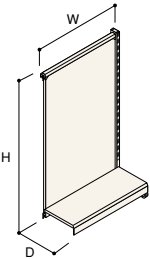

W600				W750				
	単体		連増		単体		連増		
H1200	D350	RJCO-HS6352-P7	¥38,090	-HA6352-P7	¥25,500	-HS7352-P7	¥38,280	-HA7352-P7	¥25,680
	450	RJCO-HS6452-P7	¥38,390	-HA6452-P7	¥25,650	-HS7452-P7	¥38,580	-HA7452-P7	¥25,830
	600	RJCO-HS6602-P7	¥40,940	-HA6602-P7	¥27,960	-HS7602-P7	¥41,130	-HA7602-P7	¥28,150
H1350	D350	RJCO-HS6353-P7	¥38,640	-HA6353-P7	¥25,780	-HS7353-P7	¥38,830	-HA7353-P7	¥25,960
	450	RJCO-HS6453-P7	¥38,970	-HA6453-P7	¥25,940	-HS7453-P7	¥39,150	-HA7453-P7	¥26,120
	600	RJCO-HS6603-P7	¥41,520	-HA6603-P7	¥28,250	-HS7603-P7	¥41,700	-HA7603-P7	¥28,430
H1500	D350	RJCO-HS6355-P7	¥40,050	-HA6355-P7	¥26,660	-HS7355-P7	¥40,230	-HA7355-P7	¥26,850
	450	RJCO-HS6455-P7	¥40,390	-HA6455-P7	¥26,830	-HS7455-P7	¥40,580	-HA7455-P7	¥27,020
	600	RJCO-HS6605-P7	¥42,830	-HA6605-P7	¥29,100	-HS7605-P7	¥43,010	-HA7605-P7	¥29,270
H1650	D350	RJCO-HS6356-P7	¥41,850	-HA6356-P7	¥27,940	-HS7356-P7	¥42,040	-HA7356-P7	¥28,120
	450	RJCO-HS6456-P7	¥42,150	-HA6456-P7	¥28,090	-HS7456-P7	¥42,340	-HA7456-P7	¥28,270
	600	RJCO-HS6606-P7	¥44,640	-HA6606-P7	¥30,360	-HS7606-P7	¥44,820	-HA7606-P7	¥30,550
H1800	D350	RJCO-HS6358-P7	¥43,300	-HA6358-P7	¥28,920	-HS7358-P7	¥43,490	-HA7358-P7	¥29,100
	450	RJCO-HS6458-P7	¥43,650	-HA6458-P7	¥29,090	-HS7458-P7	¥43,830	-HA7458-P7	¥29,270
	600	RJCO-HS6608-P7	¥46,180	-HA6608-P7	¥31,390	-HS7608-P7	¥46,360	-HA7608-P7	¥31,570

連増

	W900				W1200				
	単体		連増		単体		連増		
H1200	D350	RJCO-HS9352-P7	¥38,580	-HA9352-P7	¥25,980	-HS2352-P7	¥41,140	-HA2352-P7	¥28,550
	450	RJCO-HS9452-P7	¥38,870	-HA9452-P7	¥26,130	-HS2452-P7	¥42,550	-HA2452-P7	¥29,810
	600	RJCO-HS9602-P7	¥41,430	-HA9602-P7	¥28,440	-HS2602-P7	¥45,450	-HA2602-P7	¥32,470
H1350	D350	RJCO-HS9353-P7	¥39,130	-HA9353-P7	¥26,260	-HS2353-P7	¥43,590	-HA2353-P7	¥30,720
	450	RJCO-HS9453-P7	¥39,450	-HA9453-P7	¥26,420	-HS2453-P7	¥45,030	-HA2453-P7	¥32,000
	600	RJCO-HS9603-P7	¥42,000	-HA9603-P7	¥28,730	-HS2603-P7	¥47,930	-HA2603-P7	¥34,650
H1500	D350	RJCO-HS9355-P7	¥40,530	-HA9355-P7	¥27,140	-HS2355-P7	¥45,230	-HA2355-P7	¥31,850
	450	RJCO-HS9455-P7	¥40,880	-HA9455-P7	¥27,320	-HS2455-P7	¥46,690	-HA2455-P7	¥33,140
	600	RJCO-HS9605-P7	¥43,310	-HA9605-P7	¥29,570	-HS2605-P7	¥49,480	-HA2605-P7	¥35,740
H1650	D350	RJCO-HS9356-P7	¥42,340	-HA9356-P7	¥28,420	-HS2356-P7	¥47,020	-HA2356-P7	¥33,100
	450	RJCO-HS9456-P7	¥42,640	-HA9456-P7	¥28,570	-HS2456-P7	¥48,430	-HA2456-P7	¥34,370
	600	RJCO-HS9606-P7	¥45,120	-HA9606-P7	¥30,850	-HS2606-P7	¥51,260	-HA2606-P7	¥36,990
H1800	D350	RJCO-HS9358-P7	¥43,790	-HA9358-P7	¥29,400	-HS2358-P7	¥48,680	-HA2358-P7	¥34,300
	450	RJCO-HS9458-P7	¥44,130	-HA9458-P7	¥29,570	-HS2458-P7	¥50,140	-HA2458-P7	¥35,590
	600	RJCO-HS9608-P7	¥46,660	-HA9608-P7	¥31,870	-HS2608-P7	¥53,020	-HA2608-P7	¥38,230

ハードベースシリーズ キャスタータイプ専用オプション

エンドフレームメッシュ

	W750	W900
H1200	RPCO-G7512-P7 ¥50,360	-G9012-P7 ¥39,040
1350	RPCO-G7513-P7 ¥50,360	-G9013-P7 ¥39,040
1500	RPCO-G7515-P7 ¥52,300	-G9015-P7 ¥41,860
1650	RPCO-G7516-P7 ¥54,350	-G9016-P7 ¥44,310
1800	RPCO-G7518-P7 ¥56,420	-G9018-P7 ¥48,300

エンドに取り付けて使用します。

サイドメッシュパネル D350用

	左用	右用
H1200	RPCO-Q3512L-P7 ¥18,680	-Q3512R-P7 ¥18,680
1350	RPCO-Q3513L-P7 ¥18,680	-Q3513R-P7 ¥18,680
1500	RPCO-Q3515L-P7 ¥19,320	-Q3515R-P7 ¥19,320
1650	RPCO-Q3516L-P7 ¥20,490	-Q3516R-P7 ¥20,490
1800	RPCO-Q3518L-P7 ¥24,220	-Q3518R-P7 ¥24,220

什器のサイドに取り付けて、こぼれ止めやフック陳列スペースとして使用します。D450用もご用意しております。価格は担当者にお問い合わせください。