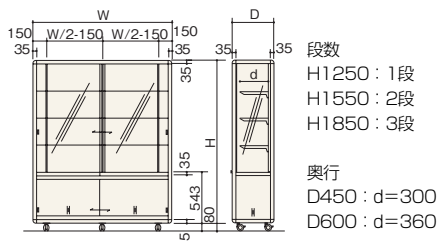

上段・下段ストッカーとも片面引戸、W900は棚柱2本